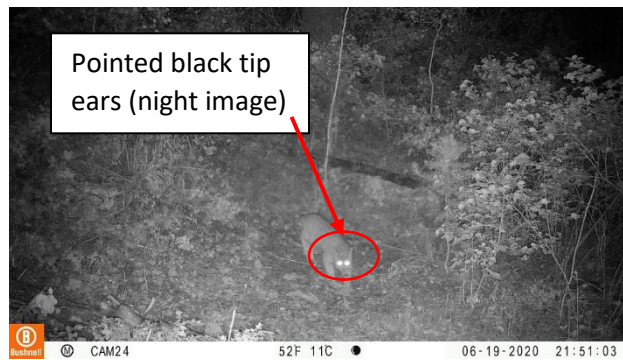

North American Porcupine

Defining characteristics:

- Black-brownish yellow fur
- Short legs
- Round body, short head, short ears
- Spined body

Northern Flying Squirrel

Defining characteristics:

- Large eyes
- Long limbs and body
- Flat, long, bushy tail

Snowshoe Hare

Defining characteristics:

- Large fur covered hind feet
- Seasonal coat color change – white in winter or brown in summer

- Black tipped ears

Bobcat

Defining characteristics:

- Black tufted ears (tuft of hair protruding from ear's tip)
- Black tipped tail with a "bobbed" or cut appearance (short and stubby-ish)
- Long legs and large feet
- Coloring is brown or red-ish with a white underbelly

Mule Deer

Defining characteristics:

- Dark forehead and light grey or white face
- Tanish-brown coat color in winter
- Large/long ears
- Antlers on males
- Dark nose
- Short tail with black tip

Rock Squirrel