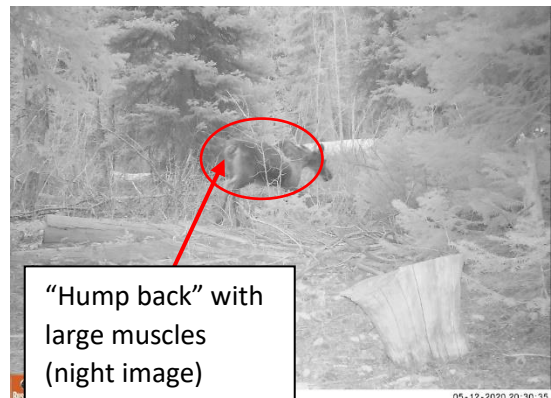

*Page number = ()

Moose

Defining characteristics:

- Long nose with small ear flaps and large nose
- Dew flap
- Males exhibit large flat antlers
- “Hump back” appearance on upper back due to large muscles