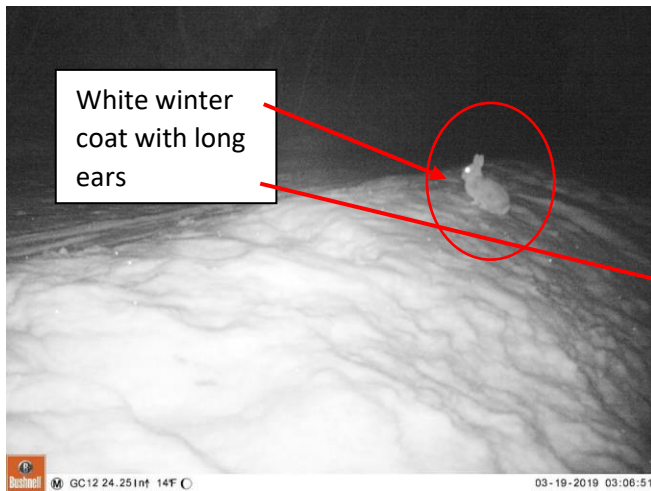

on belly

Elk aka Red Deer

Defining characteristics:

- Long skinny legs with dark hair
- Back and sides have the lightest colored hair on the body
- Long head and large ears
- Adult males will have large branching antlers which may look fuzzy

North American Porcupine

Defining characteristics:

- Black-brownish yellow fur
- Short legs
- Round body, short head, short ears
- Spined body

Northern Flying Squirrel

Defining characteristics:

- Large eyes
- Long limbs and body
- Flat, long, bushy tail

Snowshoe Hare

Defining characteristics:

- Large fur covered hind feet
- Seasonal coat color change – white in winter or brown in summer

- Black tipped ears

Bobcat

Defining characteristics:

- Black tufted ears (tuft of hair protruding from ear's tip)
- Black tipped tail with a "bobbed" or cut appearance (short and stubby-ish)
- Long legs and large feet
- Coloring is brown or red-ish with a white underbelly