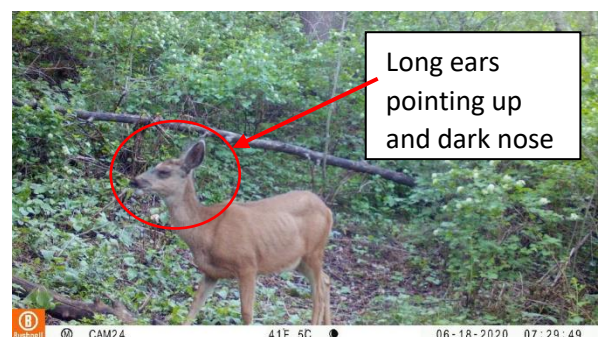

North American Porcupine

Defining characteristics:

- Black-brownish yellow fur
- Short legs
- Round body, short head, short ears
- Spined body

Northern Flying Squirrel

Defining characteristics:

- Large eyes
- Long limbs and body
- Flat, long, bushy tail

Snowshoe Hare

Defining characteristics:

- Large fur covered hind feet
- Seasonal coat color change – white in winter or brown in summer

- Black tipped ears

Bobcat

Defining characteristics:

- Black tufted ears (tuft of hair protruding from ear's tip)
- Black tipped tail with a "bobbed" or cut appearance (short and stubby-ish)
- Long legs and large feet
- Coloring is brown or red-ish with a white underbelly

Mule Deer

Defining characteristics:

- Dark forehead and light grey or white face
- Tanish-brown coat color in winter
- Large/long ears
- Antlers on males
- Dark nose
- Short tail with black tip

Rock Squirrel