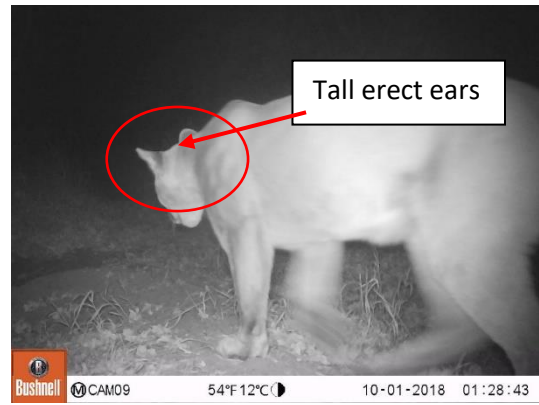

Red Squirrel

Defining characteristics:

- White ring around eyes
- Dark red bushy tail with hints of white
- White belly with rust colored/grey/red body fur
- Small, round, erect ears