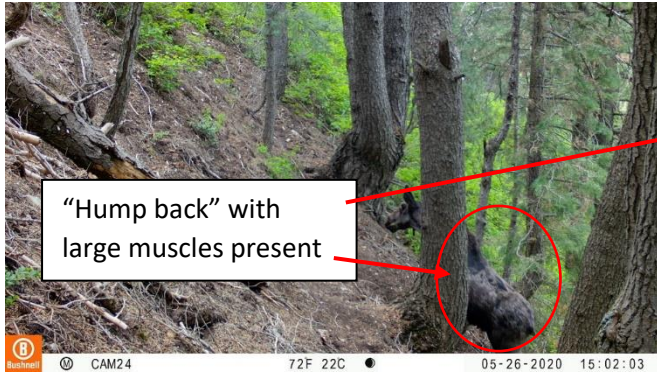

*Page number = ()

Moose

Defining characteristics:

- Long nose with small ear flaps and large nose
- Dew flap
- Males exhibit large flat antlers
- “Hump back” appearance on upper back due to large muscles