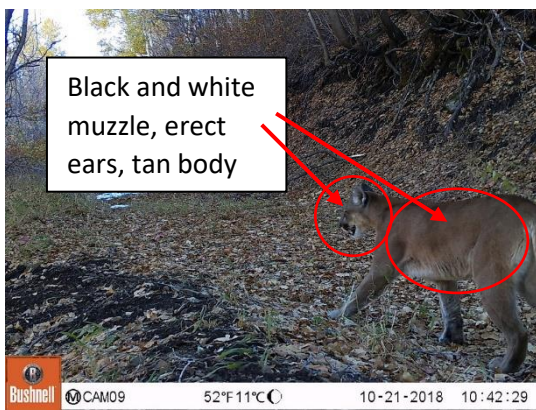

Mule Deer

Defining characteristics:

- Dark forehead and light grey or white face
- Tanish-brown coat color in winter
- Large/long ears
- Antlers on males
- Dark nose
- Short tail with black tip

Rock Squirrel

Defining characteristics:

- Long/tall skinny ears extending above top of head
- Dark eyes and large head
- Long bushy tail
- Long and stout neck
- Light brown and black coloring

Northern Raccoon

Defining characteristics:

- Grey/brown fur
- Black mask over eyes with white fur surrounding the mask on nose and eyebrows
- Long whiskers
- Bushy tail with black ring pattern
- Black paws

Striped Skunk

Defining characteristics:

- Black furry coat with two thick white stripes down back continuing onto tail
- Thin white stripe down face from forehead to nose
- Long nose
- Bushy tail

Puma

Defining characteristics:

- Tan or lightly yellow coat with thick short fur
- Long tail
- Tall/long ears standing erect
- Yellow eyes with long facial whiskers and white fur around mouth
- Partially black muzzle around white fur on mouth