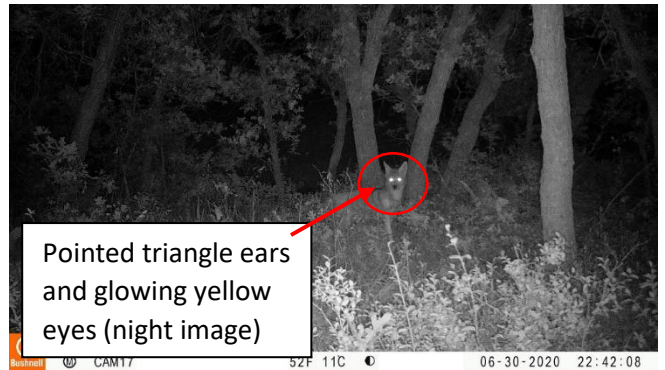

Elk aka Red Deer

Defining characteristics:

- Long skinny legs with dark hair
- Back and sides have the lightest colored hair on the body
- Long head and large ears
- Adult males will have large branching antlers which may look fuzzy