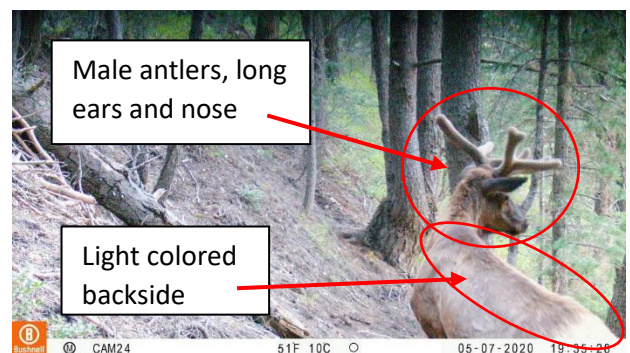

Coyote

Defining characteristics:

- Long and thin/narrow muzzle
- Triangle ears
- Black nose with yellow eyes
- Long furry tail
- Darker fur coloring (greyish brown to yellow brown) on back and white/lighter coloring

on belly

Elk aka Red Deer

Defining characteristics:

- Long skinny legs with dark hair
- Back and sides have the lightest colored hair on the body
- Long head and large ears
- Adult males will have large branching antlers which may look fuzzy