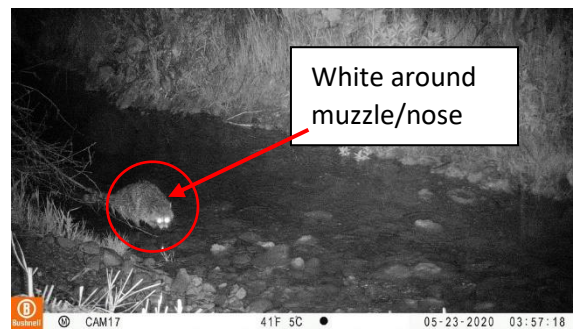

Mule Deer

Defining characteristics:

- Dark forehead and light grey or white face
- Tanish-brown coat color in winter
- Large/long ears
- Antlers on males
- Dark nose
- Short tail with black tip

Rock Squirrel

Defining characteristics:

- Long/tall skinny ears extending above top of head
- Dark eyes and large head
- Long bushy tail
- Long and stout neck
- Light brown and black coloring

Northern Raccoon

Defining characteristics:

- Grey/brown fur
- Black mask over eyes with white fur surrounding the mask on nose and eyebrows
- Long whiskers
- Bushy tail with black ring pattern
- Black paws

Striped Skunk

Defining characteristics: