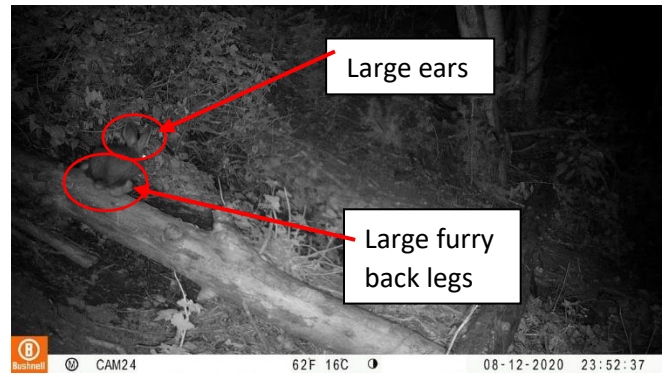

- Black tipped ears

Bobcat

Defining characteristics:

- Black tufted ears (tuft of hair protruding from ear's tip)
- Black tipped tail with a "bobbed" or cut appearance (short and stubby-ish)
- Long legs and large feet
- Coloring is brown or red-ish with a white underbelly