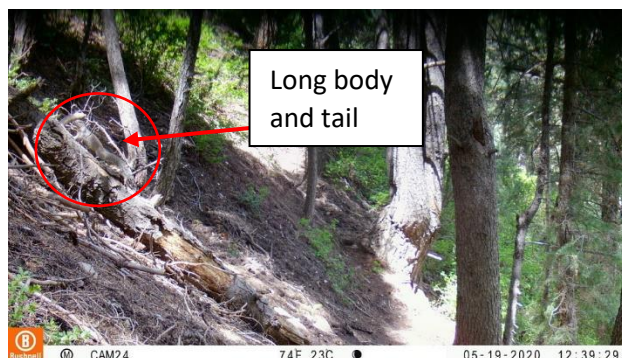

Rock Squirrel

Defining characteristics:

- Long/tall skinny ears extending above top of head
- Dark eyes and large head
- Long bushy tail
- Long and stout neck
- Light brown and black coloring