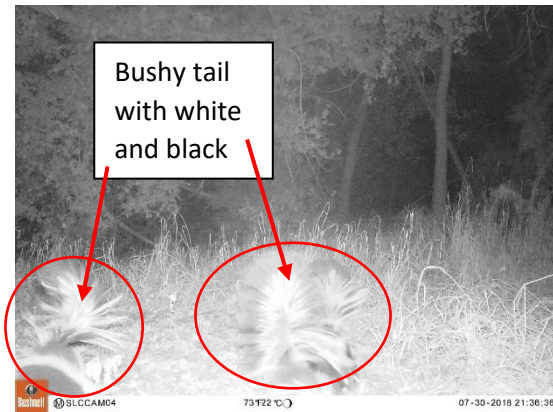

Puma

Defining characteristics:

- Tan or lightly yellow coat with thick short fur
- Long tail
- Tall/long ears standing erect
- Yellow eyes with long facial whiskers and white fur around mouth
- Partially black muzzle around white fur on mouth