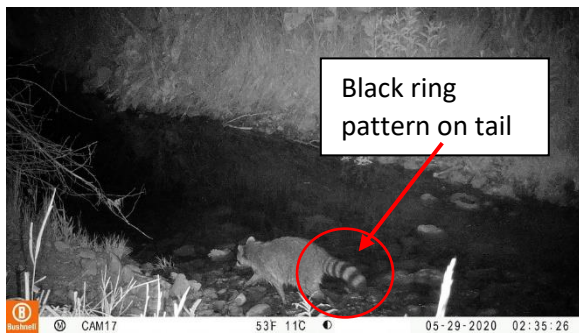

Mule Deer

Defining characteristics:

- Dark forehead and light grey or white face
- Tanish-brown coat color in winter
- Large/long ears
- Antlers on males
- Dark nose
- Short tail with black tip

Rock Squirrel

Defining characteristics:

- Long/tall skinny ears extending above top of head
- Dark eyes and large head
- Long bushy tail
- Long and stout neck
- Light brown and black coloring

Northern Raccoon

Defining characteristics:

- Grey/brown fur
- Black mask over eyes with white fur surrounding the mask on nose and eyebrows
- Long whiskers
- Bushy tail with black ring pattern
- Black paws

Striped Skunk

Defining characteristics: