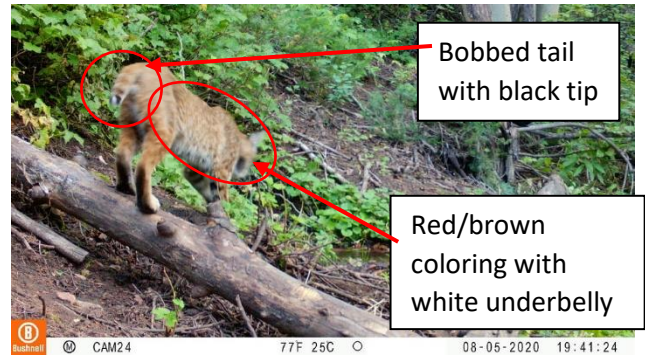

North American Porcupine

Defining characteristics:

- Black-brownish yellow fur
- Short legs
- Round body, short head, short ears
- Spined body

Northern Flying Squirrel

Defining characteristics:

- Large eyes
- Long limbs and body
- Flat, long, bushy tail

Snowshoe Hare

Defining characteristics:

- Large fur covered hind feet
- Seasonal coat color change – white in winter or brown in summer

- Black tipped ears

Bobcat

Defining characteristics:

- Black tufted ears (tuft of hair protruding from ear's tip)
- Black tipped tail with a "bobbed" or cut appearance (short and stubby-ish)
- Long legs and large feet
- Coloring is brown or red-ish with a white underbelly

Mule Deer

Defining characteristics:

- Dark forehead and light grey or white face
- Tanish-brown coat color in winter
- Large/long ears
- Antlers on males
- Dark nose
- Short tail with black tip

Rock Squirrel