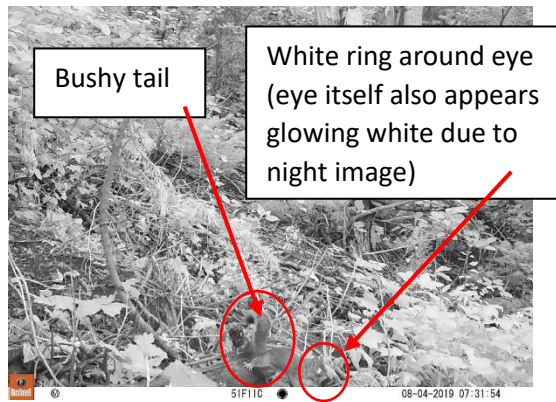

Fox Squirrel

Defining characteristics:

- Long furry tail
- Varying fur and feet color combination, most commonly seen with red-ish brown feet
- “Frosted look” on fur with red-ish brown tips