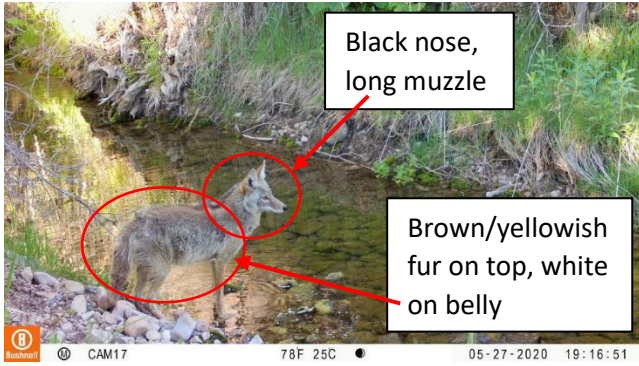

*Page number = ()

Moose

Defining characteristics:

- Long nose with small ear flaps and large nose
- Dew flap
- Males exhibit large flat antlers
- “Hump back” appearance on upper back due to large muscles

on belly

Elk aka Red Deer

Defining characteristics:

- Long skinny legs with dark hair
- Back and sides have the lightest colored hair on the body
- Long head and large ears
- Adult males will have large branching antlers which may look fuzzy