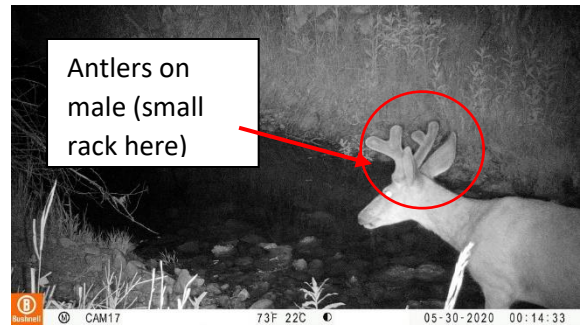

North American Porcupine

Defining characteristics:

- Black-brownish yellow fur
- Short legs
- Round body, short head, short ears
- Spined body

Northern Flying Squirrel

Defining characteristics:

- Large eyes
- Long limbs and body
- Flat, long, bushy tail

Snowshoe Hare

Defining characteristics:

- Large fur covered hind feet
- Seasonal coat color change – white in winter or brown in summer

- Black tipped ears

Bobcat

Defining characteristics:

- Black tufted ears (tuft of hair protruding from ear's tip)
- Black tipped tail with a "bobbed" or cut appearance (short and stubby-ish)
- Long legs and large feet
- Coloring is brown or red-ish with a white underbelly

Mule Deer

Defining characteristics:

- Dark forehead and light grey or white face
- Tanish-brown coat color in winter
- Large/long ears
- Antlers on males
- Dark nose
- Short tail with black tip

Rock Squirrel