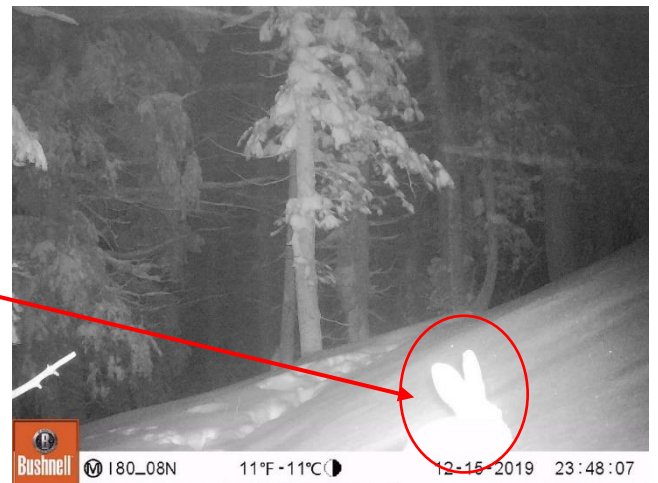

- Black tipped ears

Bobcat

Defining characteristics:

- Black tufted ears (tuft of hair protruding from ear's tip)
- Black tipped tail with a "bobbed" or cut appearance (short and stubby-ish)
- Long legs and large feet
- Coloring is brown or red-ish with a white underbelly