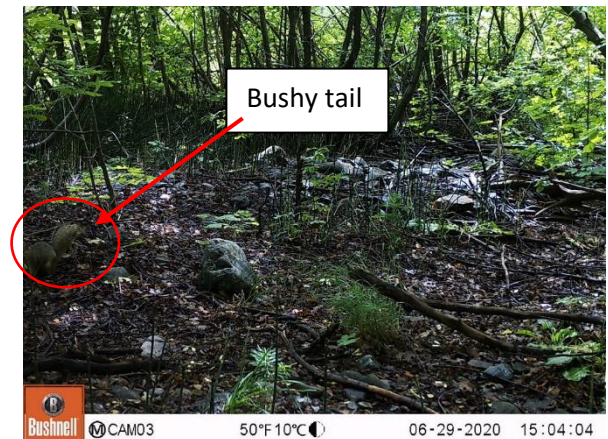

Rock Squirrel

Defining characteristics:

- Long/tall skinny ears extending above top of head
- Dark eyes and large head
- Long bushy tail
- Long and stout neck
- Light brown and black coloring